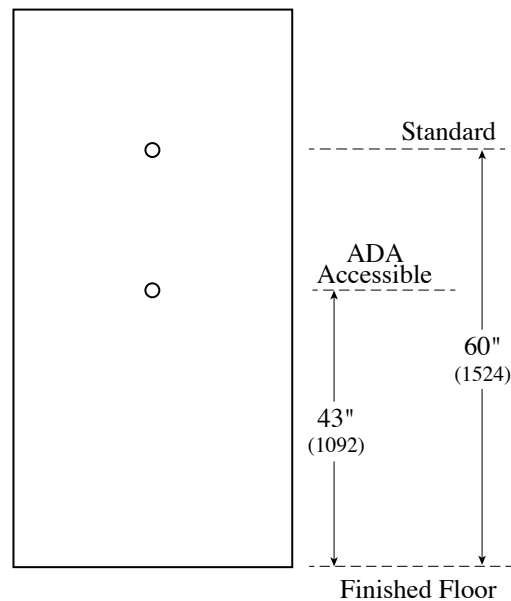

Architectural Door Accessories

ASSA ABLOY

Rockwood 619, 620, 621, 622 Door Viewers

The global leader in
door opening solutions

NOT TO SCALE

Template T-619, 620, 621, 622

Effective date: January 1, 2017
Supersedes: All Previous

#619

#620

#621

#622

Recommended Location for Viewers

300 Main Street
Rockwood, Pennsylvania 15557
P: 800.458.2424 | F: 800.922.9212
www.assaabloydooraccessories.us | orders.rockwood@assaabloy.com

Copyright © 2018, ASSA ABLOY Accessories and Door Controls Group, Inc. All rights reserved. Reproduction in whole or in part without the express written permission of ASSA ABLOY Accessories and Door Controls Group, Inc. is prohibited.

T-619, 620, 621, 622 - 8/18