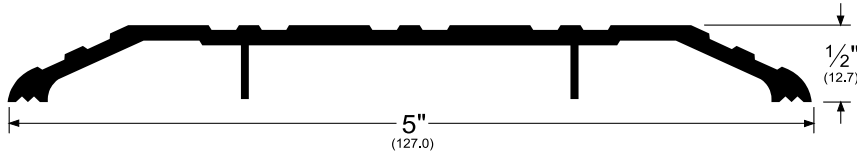

Architectural Door Accessories

ASSA ABLOY

Pemko Commercial Thresholds: Saddle Thresholds

The global leader in
door opening solutions

171_

AVAILABLE FINISHES: **A, B, BDG, D, G, SN**

WIDTH: **5" (127.0 mm)**

HEIGHT: **1/2" (12.7 mm)**

A (Mill Finish Aluminum)

B (Mill Finish Extruded Bronze [Brass])

BDG (Bright Dip Gold Anodized)

D (Dark Bronze Anodized)

G (Gold Anodized)

SN (Satin Nickel Anodized)

TITLE: