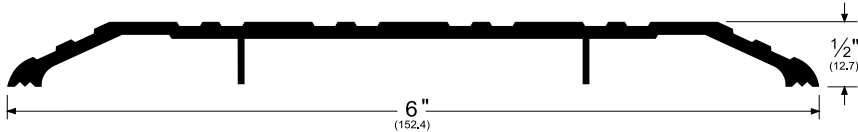

Architectural Door Accessories

ASSA ABLOY

Pemko Commercial Thresholds: Saddle Thresholds

The global leader in
door opening solutions

172_

AVAILABLE FINISHES: **A, B, D, G, SN**

WIDTH: **6" (152.4 mm)**

HEIGHT: **1/2" (12.7 mm)**