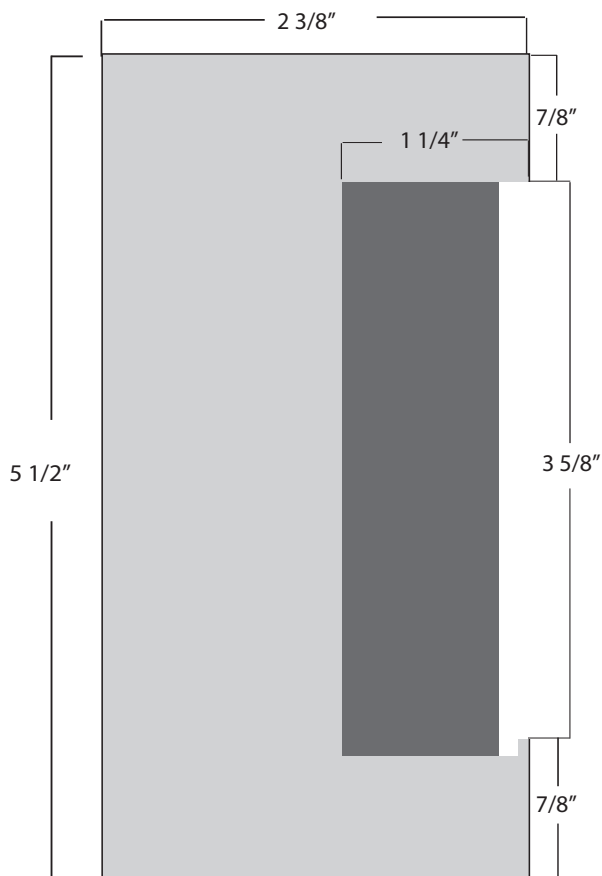

K-BXES6 Weldable Box

Type: Electric Strike

Dimensions:

2 3/8 "W x 5 1/2"H x 1 3/4"D

Materials Available:

14 Gauge Steel.....K-BXES6

Notes: Ansi Strike

www.keeDEX.com • 714-993-4300

This rendering is NOT to scale and dimensions are NOT exact. For precise technical information, please refer to the template for the lock you are using.