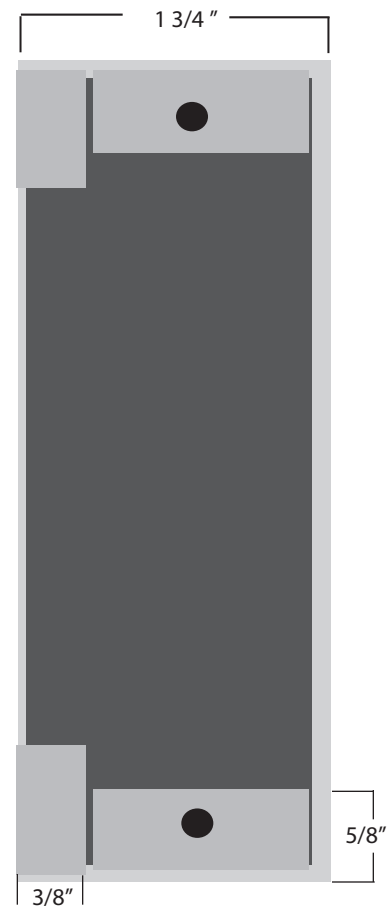

K-BXES6 Weldable Box

Type: Electric Strike

Dimensions:

2 3/8 "W x 5 1/2"H x 1 3/4"D

Materials Available:

14 Gauge Steel.....K-BXES6

Notes: Ansi Strike

www.keeDEX.com • 714-993-4300

This rendering is NOT to scale and dimensions are NOT exact. For precise technical information, please refer to the template for the lock you are using.