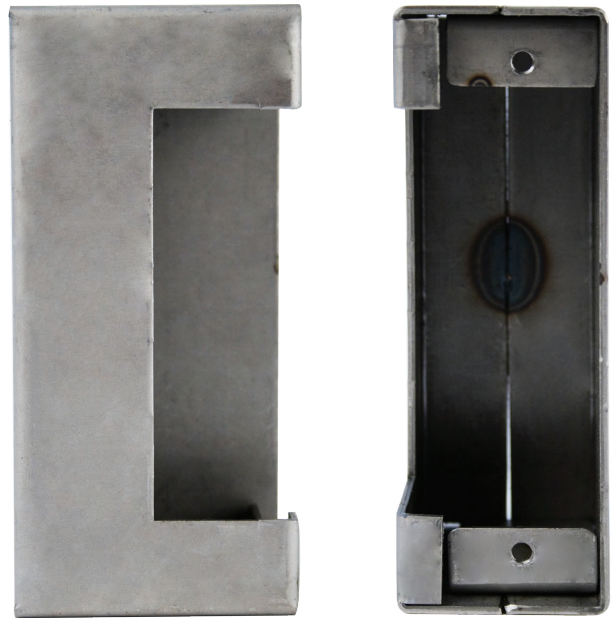

K-BXES6 Weldable Box

Type: Electric Strike

Dimensions:

2 3/8 "W x 5 1/2"H x 1 3/4"D

Materials Available:

14 Gauge Steel.....K-BXES6

Notes: Ansi Strike

www.keeDEX.com • 714-993-4300

This rendering is NOT to scale and dimensions are NOT exact. For precise technical information, please refer to the template for the lock you are using.