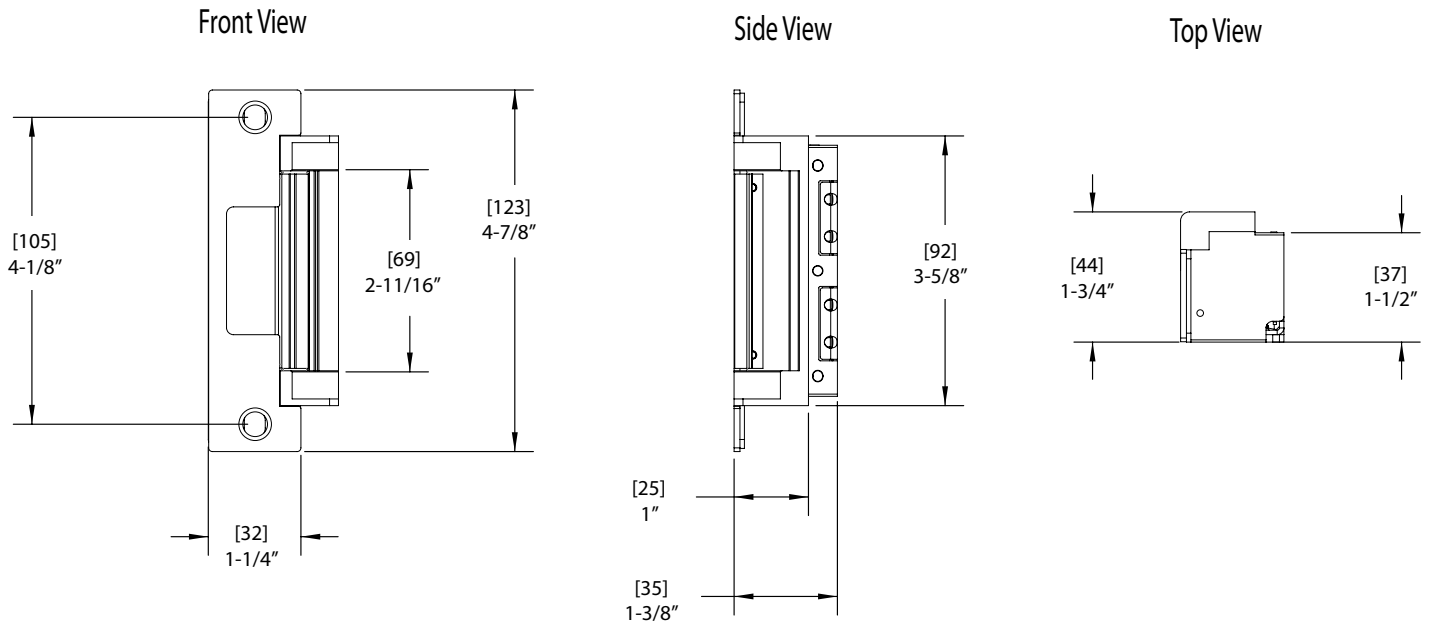

# HES 4500 Electric Strike Dimensional Drawings

diagram shown with cylindrical faceplate