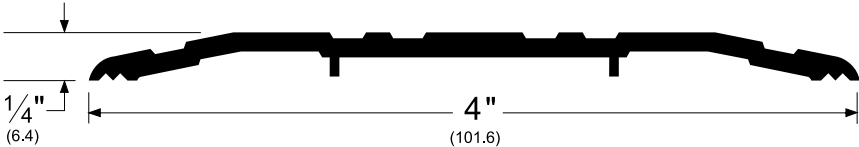

Architectural Door Accessories

ASSA ABLOY

Pemko Commercial Thresholds: Saddle Thresholds

The global leader in
door opening solutions

270_

AVAILABLE FINISHES: **A, B, D, G**
WIDTH: **4" (101.8 mm)**
HEIGHT: **1/4" (6.4 mm)**