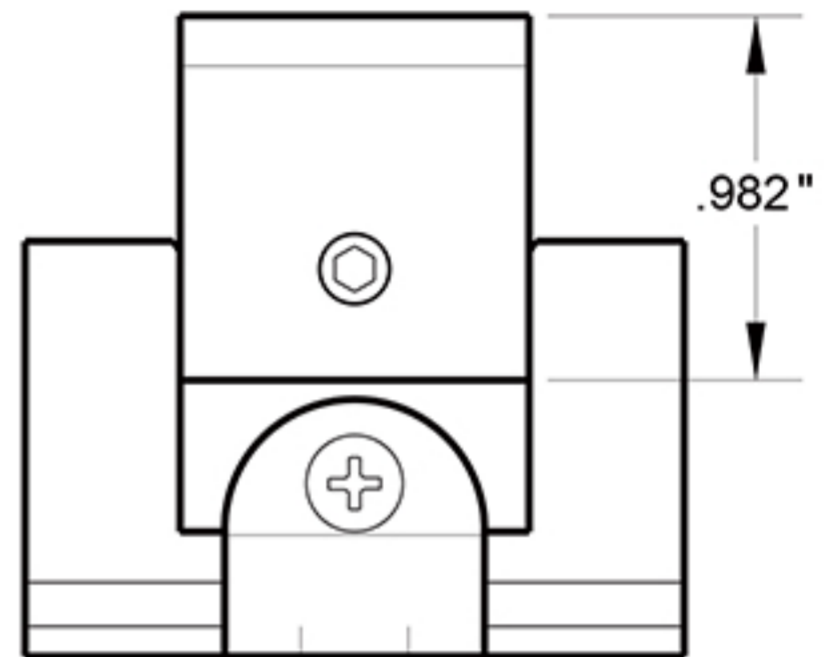

WBHOOK

HOOK FOR DELTANA WIRE BASKETS / SOLID BRASS

DRAWING NOT TO SCALE

NOTE: Deltana reserves the right to constantly improve its products and is not responsible for differences between the product in-hand and the specifications contained in this drawing. We do not recommend to pre-drill holes or pre-cut woods or metals based on the drawing information if the veracity of the specifications has not been proven by the live product.