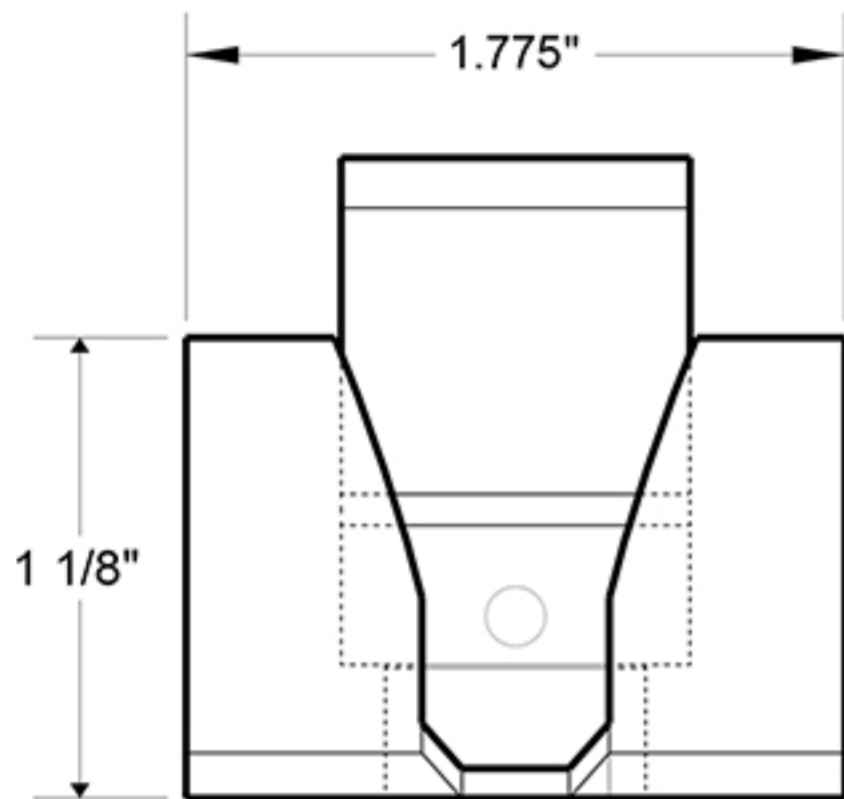

WBHOOK

HOOK FOR DELTANA WIRE BASKETS / SOLID BRASS

DRAWING NOT TO SCALE

NOTE: Deltana reserves the right to constantly improve its products and is not responsible for differences between the product in-hand and the specifications contained in this drawing. We do not recommend to pre-drill holes or pre-cut woods or metals based on the drawing information if the veracity of the specifications has not been proven by the live product.