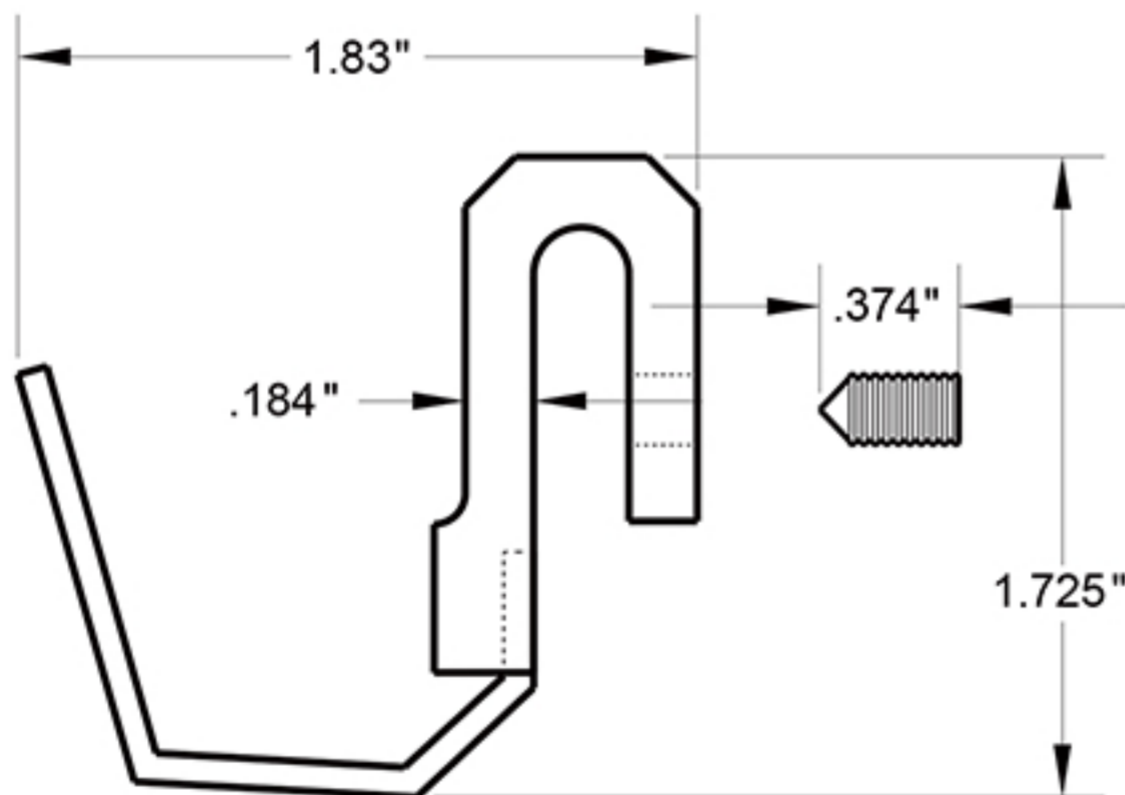

WBHOOK

HOOK FOR DELTANA WIRE BASKETS / SOLID BRASS

DRAWING NOT TO SCALE

NOTE: Deltana reserves the right to constantly improve its products and is not responsible for differences between the product in-hand and the specifications contained in this drawing. We do not recommend to pre-drill holes or pre-cut woods or metals based on the drawing information if the veracity of the specifications has not been proven by the live product.